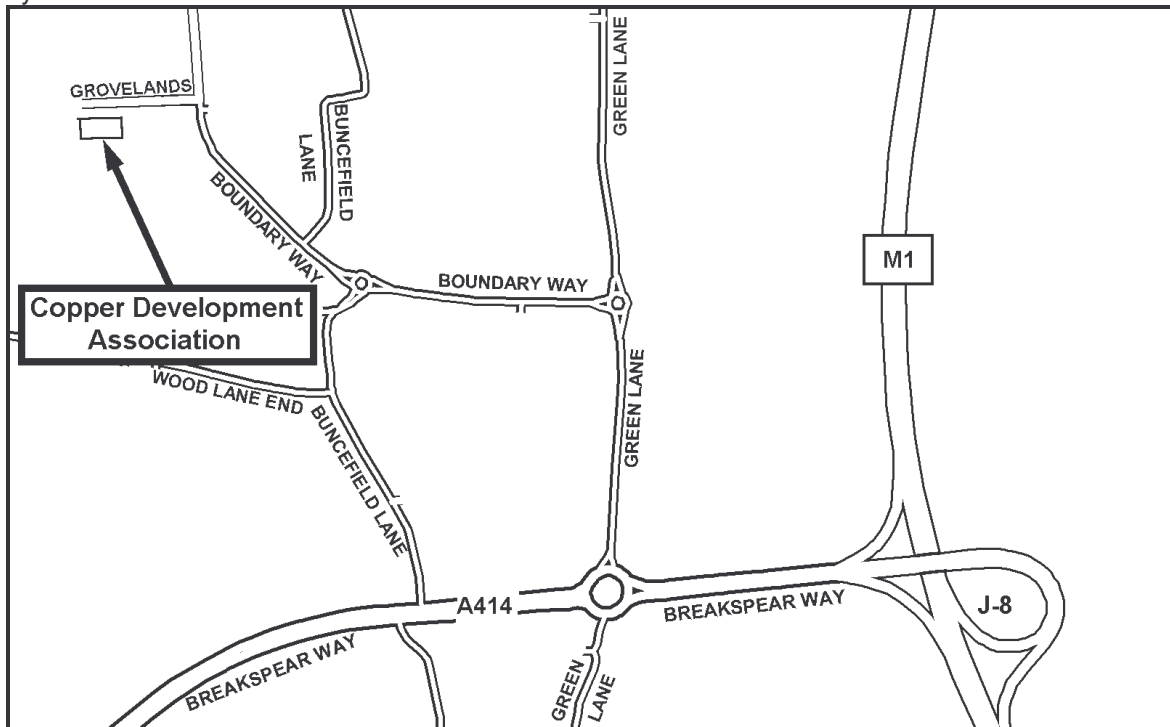

Reproduced from the Infomap, P.Jsoft Ordnance Survey map by permission of Ordnance Survey on behalf of the controller of Her Majesty's Stationery Office, © Crown Copyright MC 100029112

Map produced by www.faxad.co.uk Tel: 0118 9512200